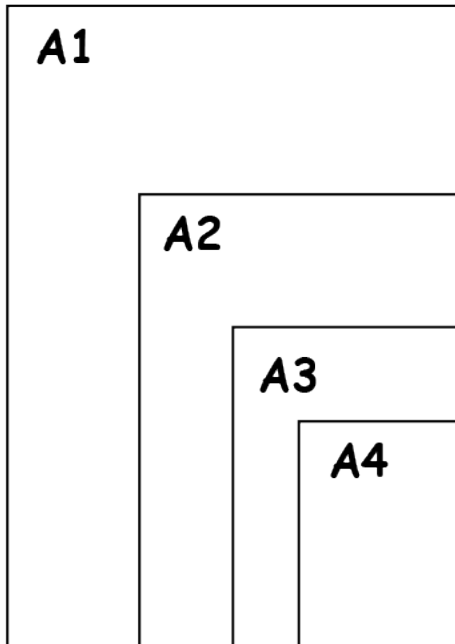

Dragoneye Creative

SIZE CHART

Ratio 2:3

Model Height 5' 5"

A1 - A4

'Off The Shelf'

Please find above a comprehensive size guide for popular frame sizes, outlining their relative proportions in relation to the human form. The frames highlighted in yellow represent the standard off-the-shelf stitch sizes provided with each purchase. For your convenience, please refer to the subsequent pages for a complete chart featuring both 2:3 ratio frame sizes as well as square frame dimensions.

Dragoneye Creative Size Chart

Inches Exact Photo	Size in CM	Similar Metric Size
2.5 x 3.5 inch	6.4 x 8.8 cm	6 x 9 cm
4 x 6 inch	10.2 x 15.2 cm	10 x 15 cm
5 x 7 inch	12.6 x 17.7 cm	13 x 18 cm
6 x 8 inch	15.2 x 20.3 cm	15 x 20 cm
8 x 10 inch	20.3 x 25.3 cm	20 x 25 cm
8 x 12 inch	20.3 x 30.3 cm	20 x 30 cm
10 x 12 inch	25.3 x 30.3 cm	25 x 30 cm
11 x 14 inch	27.8 x 35.2 cm	28 x 35 cm
12 x 16 inch	30.3 x 40.5 cm	30 x 40 cm
12 x 18 inch	30.3 x 45.7 cm	30 x 46 cm
16 x 20 inch	40.5 x 50.6 cm	40 x 50 cm
16 x 22 inch	40.5 x 55.9 cm	40 x 60 cm
16 x 24 inch	40.5 x 60.9 cm	40 x 61 cm
20 x 24 inch	50.5 x 60.9 cm	50 x 61 cm
20 x 28 inch	50.5 x 71.1 cm	50 x 70 cm
20 x 30 inch	50.5 x 76.2 cm	50 x 76 cm
24 x 36 inch	60.9 x 91.4 cm	61 x 91 cm

Dragoneye Creative Size Chart

Square Picture Frame Sizes

Inches Exact Photo	Size in CM	Similar Metric Size
3 x 3 Inch	7.6 x 7.6 cm	8 x 8 cm
4 x 4 Inch	10.2 x 10.2 cm	10 x 10 cm
5 x 5 Inch	12.6 x 12.6 cm	13 x 13 cm
6 x 6 Inch	15.2 x 15.2 cm	15 x 15 cm
7 x 7 Inch	17.7 x 17.7 cm	17 x 17 cm
8 x 8 Inch	20.3 x 20.3 cm	20 x 20 cm
10 x 10 Inch	25.3 x 25.3 cm	25 x 25 cm
12 x 12 Inch	30.3 x 30.3 cm	30 x 30 cm
14 x 14 Inch	35.2 x 35.2 cm	35 x 35 cm
16 x 16 Inch	40.5 x 40.5 cm	40 x 40 cm
20 x 20 Inch	50.6 x 50.6 cm	50 x 50 cm
24 x 24 Inch	60.9 x 60.9 cm	61 x 61 cm