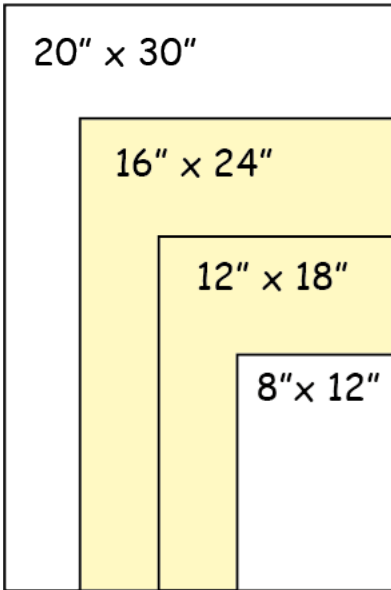

Dragoneye Creative

SIZE CHART

Ratio 2:3

Model Height 5' 5"

A1 - A4

'Off The Shelf'

Please find above a comprehensive size guide for popular frame sizes, outlining their relative proportions in relation to the human form. The frames highlighted in yellow represent the standard off-the-shelf stitch sizes provided with each purchase. For your convenience, please refer to the subsequent pages for a complete chart featuring both 2:3 ratio frame sizes as well as square frame dimensions.

Dragoneye Creative Size Chart

Inches Exact Photo	Size in CM	Similar Metric Size
2.5 x 3.5 inch	6.4 x 8.8 cm	6 x 9 cm
4 x 6 inch	10.2 x 15.2 cm	10 x 15 cm
5 x 7 inch	12.6 x 17.7 cm	13 x 18 cm
6 x 8 inch	15.2 x 20.3 cm	15 x 20 cm
8 x 10 inch	20.3 x 25.3 cm	20 x 25 cm
8 x 12 inch	20.3 x 30.3 cm	20 x 30 cm
10 x 12 inch	25.3 x 30.3 cm	25 x 30 cm
11 x 14 inch	27.8 x 35.2 cm	28 x 35 cm
12 x 16 inch	30.3 x 40.5 cm	30 x 40 cm
12 x 18 inch	30.3 x 45.7 cm	30 x 46 cm
16 x 20 inch	40.5 x 50.6 cm	40 x 50 cm
16 x 22 inch	40.5 x 55.9 cm	40 x 60 cm
16 x 24 inch	40.5 x 60.9 cm	40 x 61 cm
20 x 24 inch	50.5 x 60.9 cm	50 x 61 cm
20 x 28 inch	50.5 x 71.1 cm	50 x 70 cm
20 x 30 inch	50.5 x 76.2 cm	50 x 76 cm
24 x 36 inch	60.9 x 91.4 cm	61 x 91 cm

Dragoneye Creative Size Chart

Square Picture Frame Sizes

Inches Exact Photo	Size in CM	Similar Metric Size
3 x 3 Inch	7.6 x 7.6 cm	8 x 8 cm
4 x 4 Inch	10.2 x 10.2 cm	10 x 10 cm
5 x 5 Inch	12.6 x 12.6 cm	13 x 13 cm
6 x 6 Inch	15.2 x 15.2 cm	15 x 15 cm
7 x 7 Inch	17.7 x 17.7 cm	17 x 17 cm
8 x 8 Inch	20.3 x 20.3 cm	20 x 20 cm
10 x 10 Inch	25.3 x 25.3 cm	25 x 25 cm
12 x 12 Inch	30.3 x 30.3 cm	30 x 30 cm
14 x 14 Inch	35.2 x 35.2 cm	35 x 35 cm
16 x 16 Inch	40.5 x 40.5 cm	40 x 40 cm
20 x 20 Inch	50.6 x 50.6 cm	50 x 50 cm
24 x 24 Inch	60.9 x 60.9 cm	61 x 61 cm