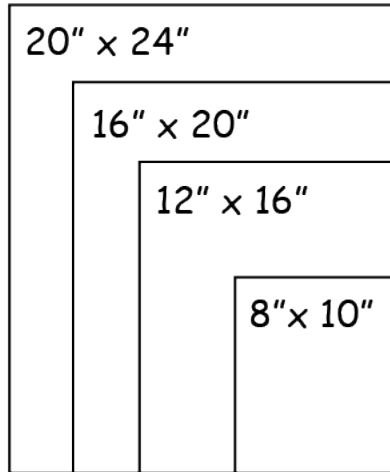

Dragoneye Creative

SIZE CHART

Ratio 2:3

Model Height 5' 5"

A1 - A4

'Off The Shelf'

Please find above a comprehensive size guide for popular frame sizes, outlining their relative proportions in relation to the human form. The frames highlighted in yellow represent the standard off-the-shelf stitch sizes provided with each purchase. For your convenience, please refer to the subsequent pages for a complete chart featuring both 2:3 ratio frame sizes as well as square frame dimensions.

Dragoneye Creative Size Chart

Inches Exact Photo	Size in CM	Similar Metric Size
2.5 x 3.5 inch	6.4 x 8.8 cm	6 x 9 cm
4 x 6 inch	10.2 x 15.2 cm	10 x 15 cm
5 x 7 inch	12.6 x 17.7 cm	13 x 18 cm
6 x 8 inch	15.2 x 20.3 cm	15 x 20 cm
8 x 10 inch	20.3 x 25.3 cm	20 x 25 cm
8 x 12 inch	20.3 x 30.3 cm	20 x 30 cm
10 x 12 inch	25.3 x 30.3 cm	25 x 30 cm
11 x 14 inch	27.8 x 35.2 cm	28 x 35 cm
12 x 16 inch	30.3 x 40.5 cm	30 x 40 cm
12 x 18 inch	30.3 x 45.7 cm	30 x 46 cm
16 x 20 inch	40.5 x 50.6 cm	40 x 50 cm
16 x 22 inch	40.5 x 55.9 cm	40 x 60 cm
16 x 24 inch	40.5 x 60.9 cm	40 x 61 cm
20 x 24 inch	50.5 x 60.9 cm	50 x 61 cm
20 x 28 inch	50.5 x 71.1 cm	50 x 70 cm
20 x 30 inch	50.5 x 76.2 cm	50 x 76 cm
24 x 36 inch	60.9 x 91.4 cm	61 x 91 cm

Dragoneye Creative Size Chart

Square Picture Frame Sizes

Inches Exact Photo	Size in CM	Similar Metric Size
3 x 3 Inch	7.6 x 7.6 cm	8 x 8 cm
4 x 4 Inch	10.2 x 10.2 cm	10 x 10 cm
5 x 5 Inch	12.6 x 12.6 cm	13 x 13 cm
6 x 6 Inch	15.2 x 15.2 cm	15 x 15 cm
7 x 7 Inch	17.7 x 17.7 cm	17 x 17 cm
8 x 8 Inch	20.3 x 20.3 cm	20 x 20 cm
10 x 10 Inch	25.3 x 25.3 cm	25 x 25 cm
12 x 12 Inch	30.3 x 30.3 cm	30 x 30 cm
14 x 14 Inch	35.2 x 35.2 cm	35 x 35 cm
16 x 16 Inch	40.5 x 40.5 cm	40 x 40 cm
20 x 20 Inch	50.6 x 50.6 cm	50 x 50 cm
24 x 24 Inch	60.9 x 60.9 cm	61 x 61 cm